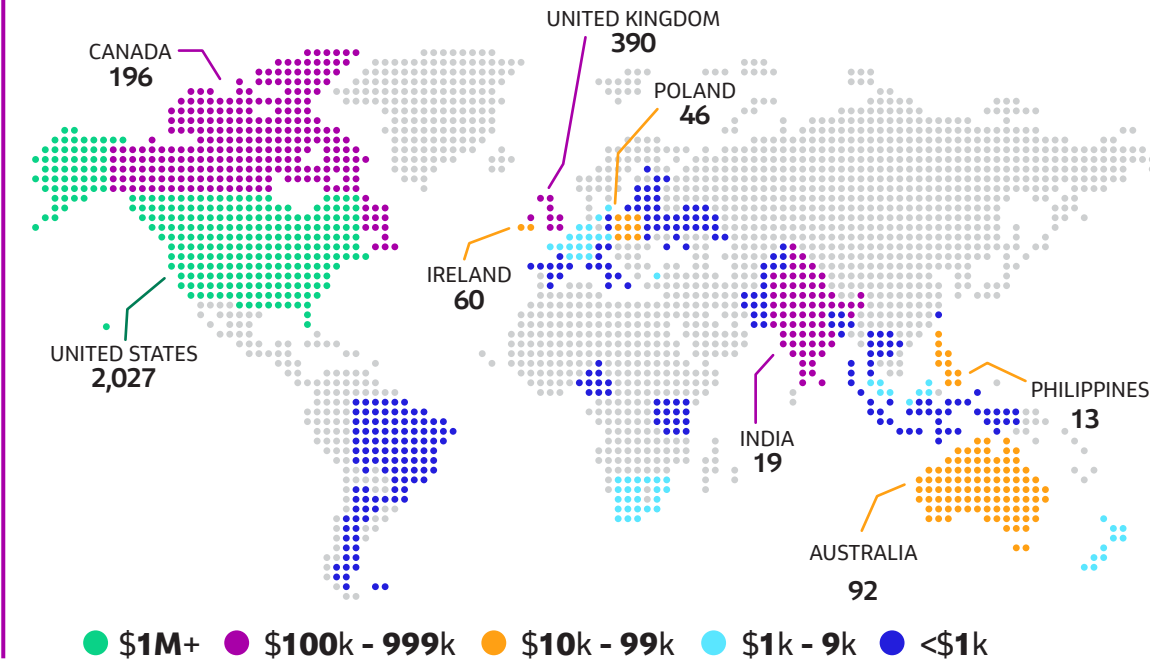

14K Volunteer Hours Tracked

18% Registered Employees

8.3% Active Employee Participation

12K Completed Activities in Missions

All currency in United States Dollar (USD)
June 1, 2020 - May 31, 2021

Giving and Volunteering Over Time

Top 10 Causes

By Giving

Rank	Charity Name	Country	Number of Donors	Employee Donations (USD)	Jacobs Match & Rewards (USD)
1	WATER FOR PEOPLE	UNITED STATES	1,091	\$139,674	\$71,424
2	GIVE FOUNDATION	INDIA	859	\$18,461	\$10,920
3	GOONJ	INDIA	843	\$17,058	\$9,873
4	UNITED WAY OF DELHI NATIONAL CAPITAL REGION	INDIA	842	\$17,389	\$10,680
5	UNITED WAY OF MUMBAI	INDIA	842	\$16,730	\$9,760
6	SAVE THE CHILDREN INDIA	INDIA	840	\$16,441	\$11,189
7	NAACP LEGAL DEFENSE AND EDUCATION FUND, INC.	UNITED STATES	465	\$17,686	\$18,681
8	EQUAL JUSTICE INITIATIVE	UNITED STATES	464	\$18,031	\$15,792
9	THE ROYAL BRITISH LEGION	UNITED KINGDOM	352	\$8,200	\$5,030
10	DISABLED AMERICAN VETERANS CHARITABLE SERVICE TRUST	UNITED STATES	336	\$6,550	\$6,237

By Volunteering

Rank	Charity Name	Country	Number of Donors	Employee Donations (USD)	Jacobs Match & Rewards (USD)
1	SHARE THE DIGNITY LTD	AUSTRALIA	840	\$16,441	\$11,189
2	SOCIETY FOR SCIENCE & THE PUBLIC	UNITED STATES	465	\$17,686	\$18,681
3	GIRLS INCORPORATED OF METROPOLITAN DALLAS	UNITED STATES	464	\$18,031	\$15,792
4	PEOPLE WORKING COOPERATIVELY OF THE MIDWEST INC	UNITED STATES	352	\$8,200	\$5,030
5	AMERICAN NATIONAL RED CROSS	UNITED STATES	336	\$6,550	\$6,237
6	CLEAN UP AUSTRALIA ENVIRONMENT FUND	AUSTRALIA	840	\$16,441	\$11,189
7	ENGINEERS WITHOUT BORDERS OVERSEAS AID GIFT & RELIEF FUND	AUSTRALIA	465	\$17,686	\$18,681
8	GREATER CHICAGO FOOD DEPOSITORY	UNITED STATES	464	\$18,031	\$15,792
9	STOWARZYSZENIE WIOSNA	POLAND	352	\$8,200	\$5,030
10	OREGON FOOD BANK INC	UNITED STATES	336	\$6,550	\$6,237

Worldwide Charity Impact

Numerical annotations show the number of charities supported in an individual country, where more than ten.

● \$1M+ ● \$100k - 999k ● \$10k - 99k ● \$1k - 9k ● <\$1k