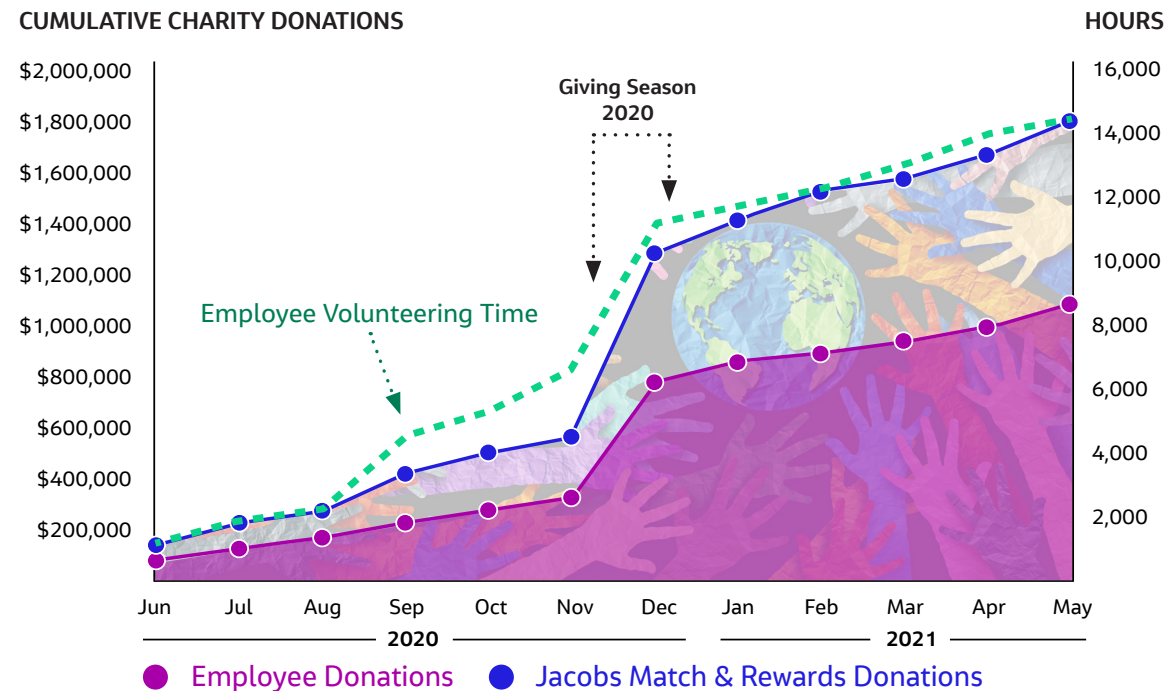

CollectivelySM Program Top Trends Year One

At a Glance

\$3M Total Donations

\$1M – Employee Donations

\$611K – Jacobs Matching Donations

\$74K – Employee Rewards

\$1.3M – Jacobs Direct Donations

3K Charities Supported

14K Volunteer Hours Tracked

18% Registered Employees

8.3% Active Employee Participation

12K Completed Activities in Missions

All currency in United States Dollar (USD)
June 1, 2020 - May 31, 2021

Giving and Volunteering Over Time

Top 10 Causes

By Giving

Rank	Charity Name	Country	Number of Donors	Employee Donations (USD)	Jacobs Match & Rewards (USD)
1	WATER FOR PEOPLE	UNITED STATES	1,091	\$139,674	\$71,424
2	GIVE FOUNDATION	INDIA	859	\$18,461	\$10,920
3	GOONJ	INDIA	843	\$17,058	\$9,873
4	UNITED WAY OF DELHI NATIONAL CAPITAL REGION	INDIA	842	\$17,389	\$10,680
5	UNITED WAY OF MUMBAI	INDIA	842	\$16,730	\$9,760
6	SAVE THE CHILDREN INDIA	INDIA	840	\$16,441	\$11,189
7	NAACP LEGAL DEFENSE AND EDUCATION FUND, INC.	UNITED STATES	465	\$17,686	\$18,681
8	EQUAL JUSTICE INITIATIVE	UNITED STATES	464	\$18,031	\$15,792
9	THE ROYAL BRITISH LEGION	UNITED KINGDOM	352	\$8,200	\$5,030
10	DISABLED AMERICAN VETERANS CHARITABLE SERVICE TRUST	UNITED STATES	336	\$6,550	\$6,237

Worldwide Charity Impact

Numerical annotations show the number of charities supported in an individual country, where more than ten.

● \$1M+ ● \$100k - 999k ● \$10k - 99k ● \$1k - 9k ● <\$1k