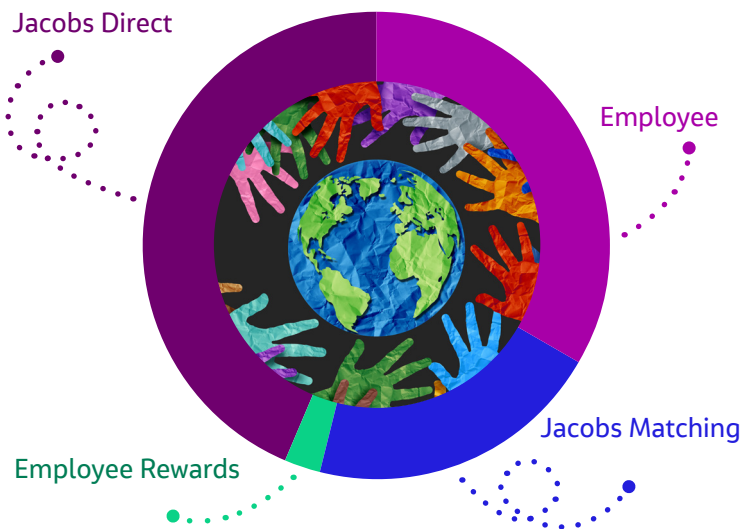

CollectivelySM Program Top Trends Year One

At a Glance

\$3M Total Donations

\$1M – Employee Donations

\$611K – Jacobs Matching Donations

\$74K – Employee Rewards

\$1.3M – Jacobs Direct Donations

3K Charities Supported

14K Volunteer Hours Tracked

18% Registered Employees

8.3% Active Employee Participation

12K Completed Activities in Missions

All currency in United States Dollar (USD)
June 1, 2020 - May 31, 2021

Giving and Volunteering Over Time